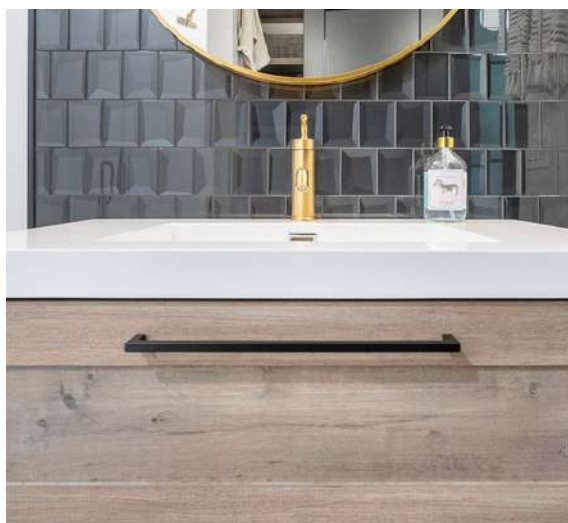

QUICK SHIP DECORATIVE HARDWARE CATALOG