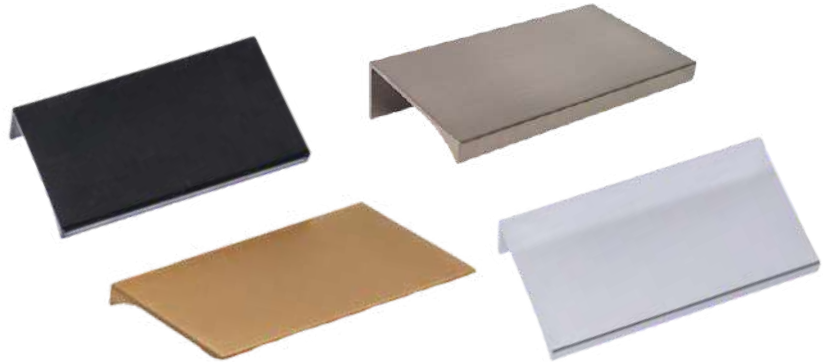

Rounded Nose

60MM C/C - 76MM O/L

- P-1876-10B
- P-1876-BK
- P-1876-SN