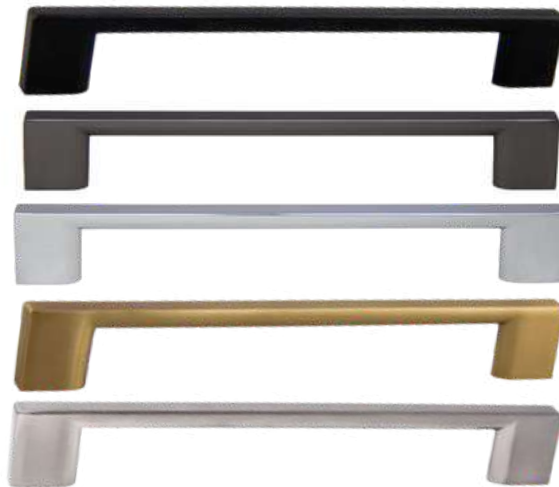

160MM C/C - 190MM O/L

- P-83572-BK
- P- 83572-DP
- P-83572-PC
- P-83572-RG
- P-83572-SN